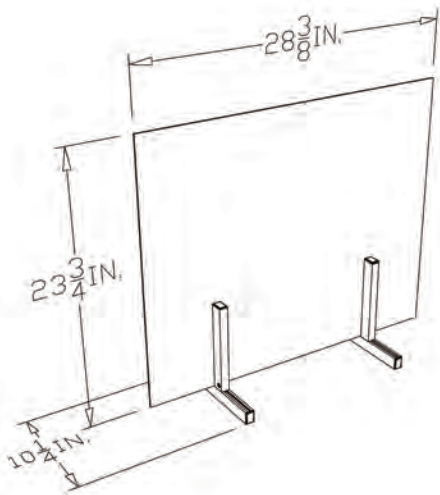

displays & designs, inc.

Sneeze Guards: Counter Top

FRAMELESS KIT

PASS THROUGH KIT

LOW PROFILE KIT

Custom sizes and styles available upon request.

displays & designs, inc.

Sneeze Guards: Floor Separators

FULL FRAME SEPARATOR

HALF FRAME SEPARATOR

ACCORDION SEPARATOR

Custom sizes and styles available upon request.