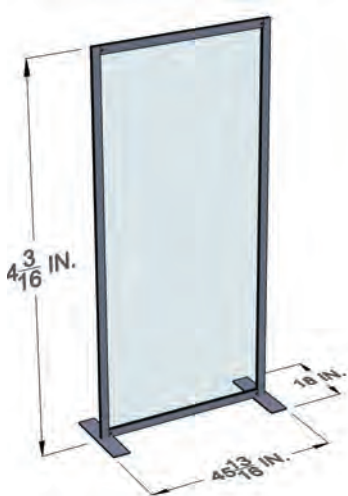

displays & designs, inc.

Sneeze Guards: Counter Top

FRAMELESS KIT

PASS THROUGH KIT

LOW PROFILE KIT

Custom sizes and styles available upon request.

displays & designs, inc.

Sneeze Guards: Floor Separators

FULL FRAME SEPARATOR

HALF FRAME SEPARATOR

ACCORDION SEPARATOR

Custom sizes and styles available upon request.