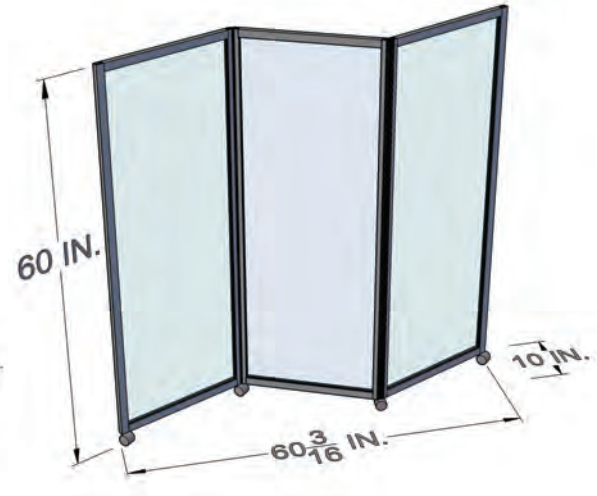

displays & designs, inc.

Sneeze Guards: Counter Top

FRAMELESS KIT

PASS THROUGH KIT

LOW PROFILE KIT

Custom sizes and styles available upon request.

displays & designs, inc.

Sneeze Guards: Floor Separators

FULL FRAME SEPARATOR

HALF FRAME SEPARATOR

ACCORDION SEPARATOR

Custom sizes and styles available upon request.