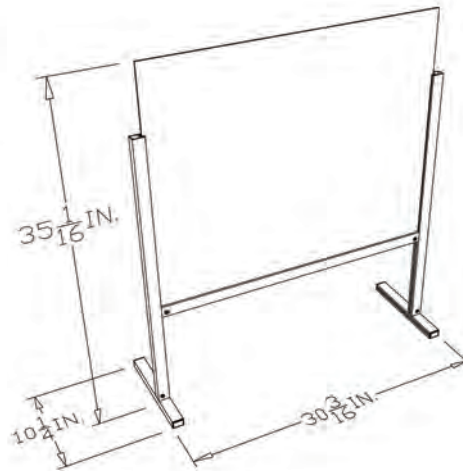

displays & designs, inc.

Sneeze Guards: Counter Top

FRAMELESS KIT

PASS THROUGH KIT

LOW PROFILE KIT

Custom sizes and styles available upon request.

displays & designs, inc.

Sneeze Guards: Floor Separators

FULL FRAME SEPARATOR

HALF FRAME SEPARATOR

ACCORDION SEPARATOR

Custom sizes and styles available upon request.