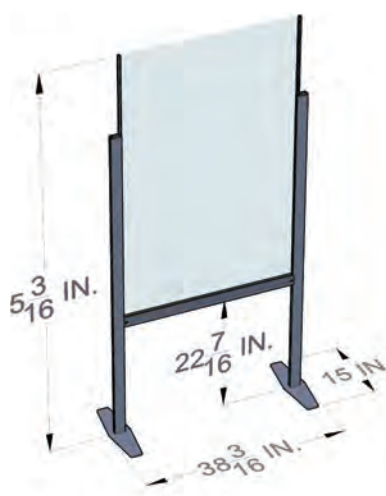

displays & designs, inc.

Sneeze Guards: Counter Top

FRAMELESS KIT

PASS THROUGH KIT

LOW PROFILE KIT

Custom sizes and styles available upon request.

displays & designs, inc.

Sneeze Guards: Floor Separators

FULL FRAME SEPARATOR

HALF FRAME SEPARATOR

ACCORDION SEPARATOR

Custom sizes and styles available upon request.